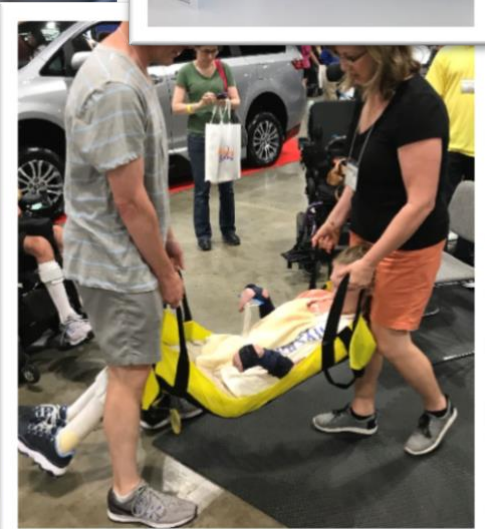

Are you or someone you know a wheelchair user?

What's your evacuation plan?

Add ADAPTS portable transfer sling to your disaster kit today!

- Safe & comfortable evacuations, transfers from wheelchair to seats, and lifting off the floor
- Handles for 2 to 6 rescuers
- Easy to use, portable, lightweight & compact
- Flame-retardant & water-resistant
- Dozens of carrying configurations including:
 - Head support
 - Single file down a narrow aisle
 - Side-by-side in a corridor or stairwell
- Use for: airlines, trains, buses, cruises, hotels, schools, falls, non-accessible buildings & more!